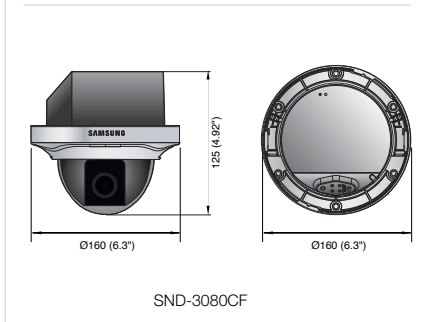

Dimensions

Unit : mm (inch)

The Eco mark represents Samsung Technwin's will to create environment-friendly products, and indicates that the product satisfies the EU RoHS Directive.

Design and specifications are subject to change without notice.

SAMSUNG TECHWIN CO., LTD.

701, Sampyeong-dong, Bundang-gu, Seongnam-si, Gyeonggi-do Korea 463-400
Tel : +82-70-7147-8741 ~ 8749, 8752 ~ 8760 Fax : +82-31-8018-3745
www.samsungsecurity.com www.samsungcctv.com

■ DISTRIBUTED BY