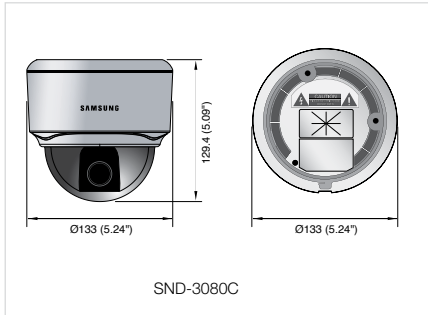

Dimensions

Unit : mm (inch)

The Eco mark represents Samsung Technwin's will to create environment-friendly products, and indicates that the product satisfies the EU RoHS Directive.

Design and specifications are subject to change without notice.

SAMSUNG TECHWIN CO., LTD.

701, Sampyeong-dong, Bundang-gu, Seongnam-si, Gyeonggi-do Korea 463-400
Tel : +82-70-7147-8741 ~ 8749, 8752 ~ 8760 Fax : +82-31-8018-3745
www.samsungsecurity.com www.samsungcctv.com

■ DISTRIBUTED BY